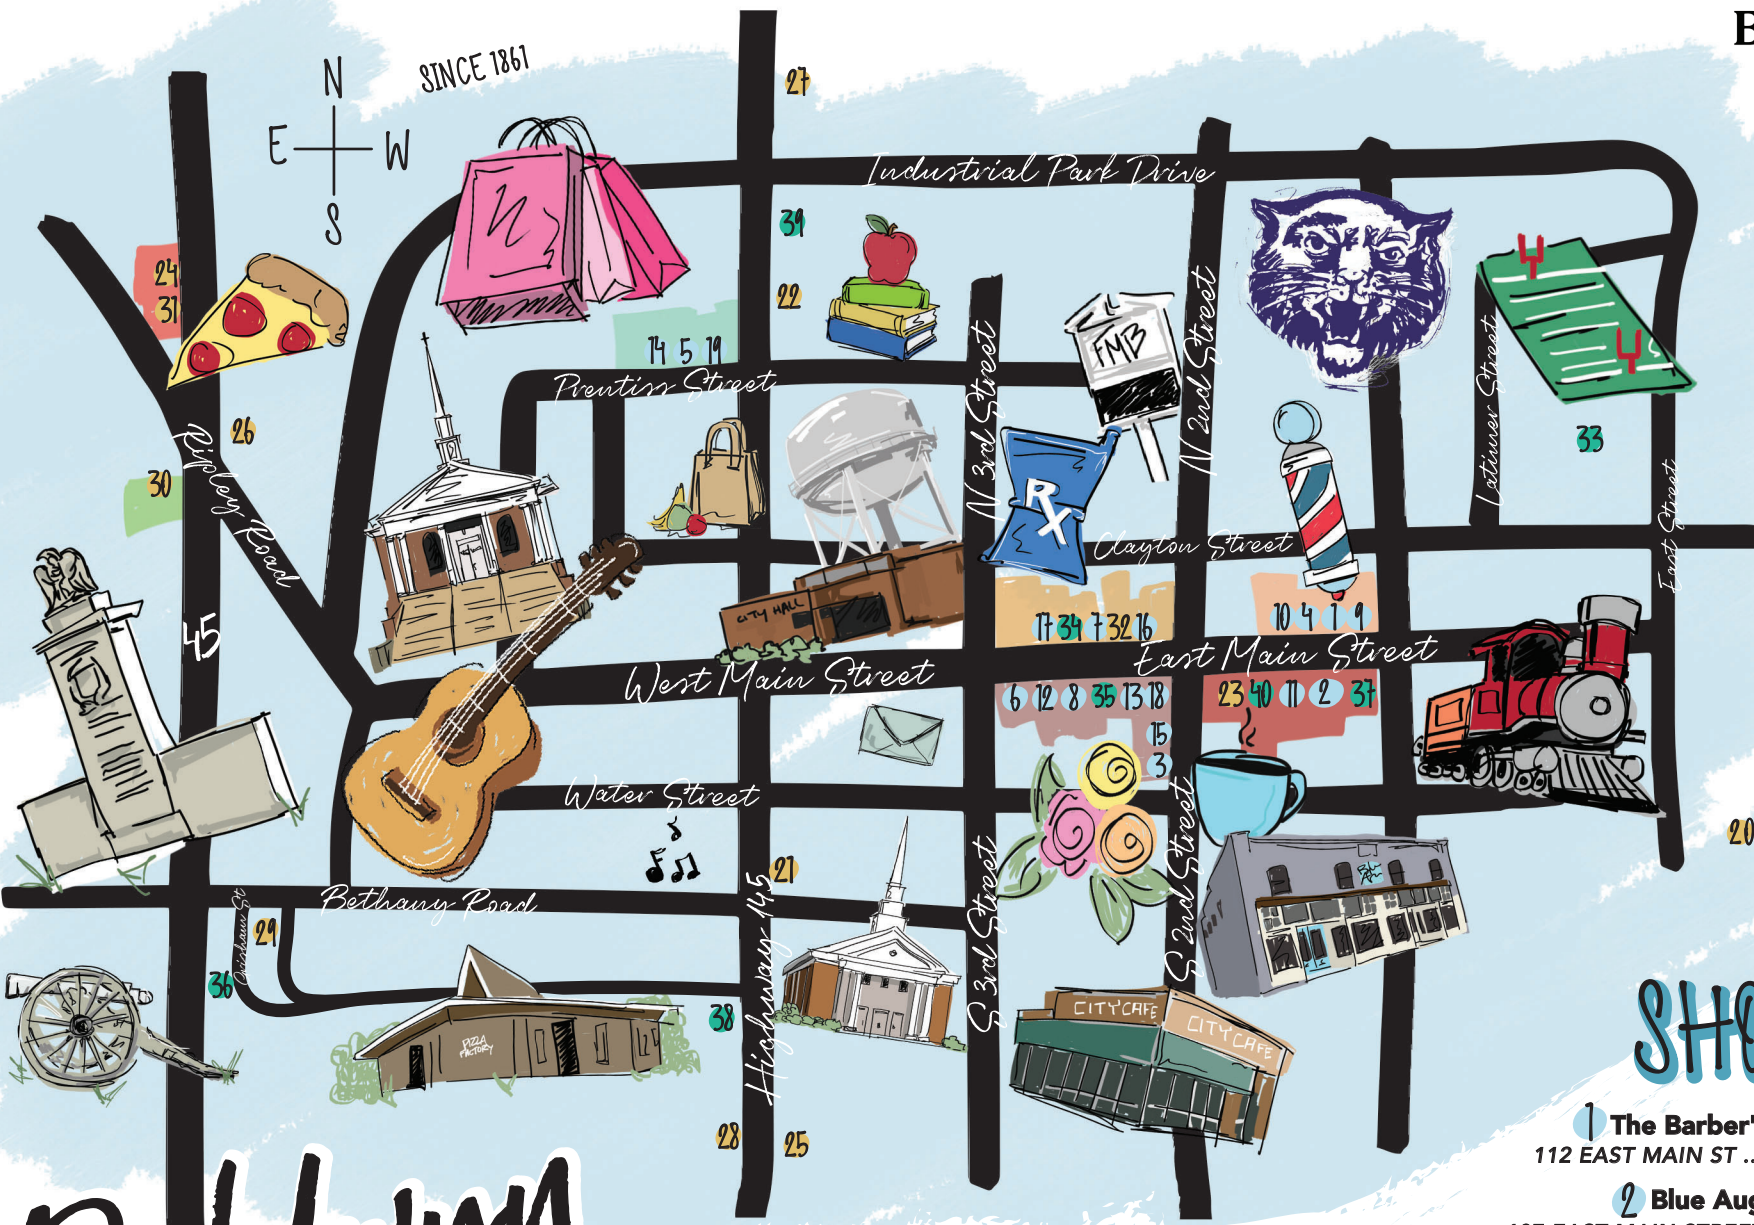

SINCE 1861

Baldwyn

HISTORIC DISTRICT

Welcome to a town where hospitality is overflowing, history is honored, and heritage is admired. Be a part of a community where you are a name and not just a number! Partake in year around festivals, entertainment and community events!

SHOP. EAT. PLAY. LOCAL

SHOP

- 1 **The Barber's Chair**
112 EAST MAIN ST 662.231.8771
- 2 **Blue August**
107 EAST MAIN STREET 662.401.2051
- 3 **Crossroads Pottery**
109 SOUTH SECOND ST 662.365.2120
- 4 **Houston Discount Pharmacy**
110 EAST MAIN ST 662.365.8261
- 5 **In-Town Cuts**
110 EAST MAIN ST 662.365.8261