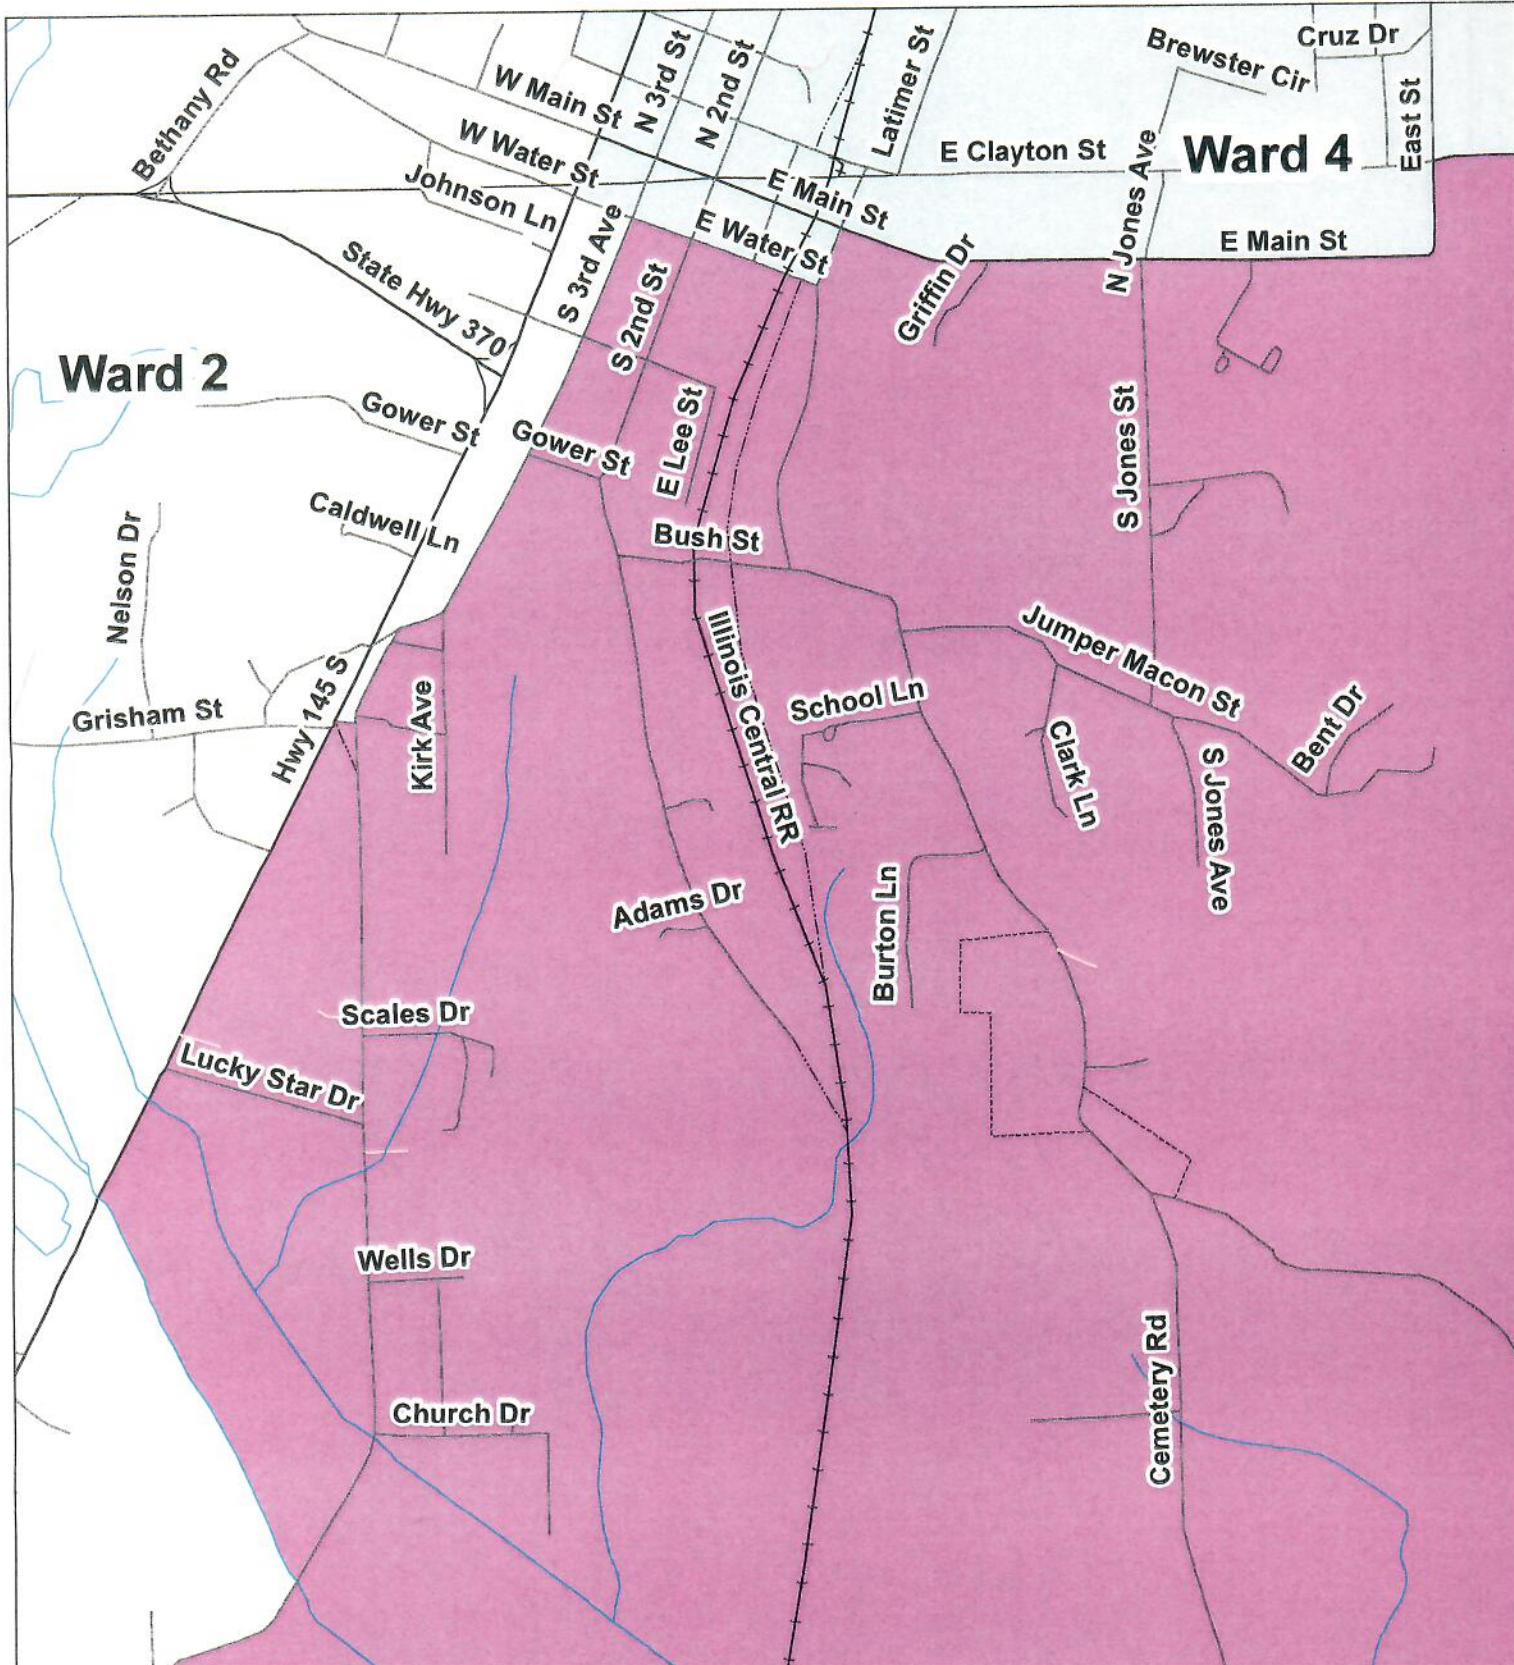

Baldwyn 2020 - Plan 3

Legend

- Benchmark
- Ward 1
- Ward 2
- Ward 3
- Ward 4

District

P0010001

P0010001_DEV

P0010001_DVP

1 D1	774	6	0.78125
2 D2	788	20	2.60416666666667
3 D3	774	6	0.78125
4 D4	735	-33	-4.296875

Baldwyn City Wards

Adopted 2023

Ward 1

Baldwyn City Wards

Adopted 2023

Ward 4

Baldwyn City Wards

Adopted 2023

Ward 3