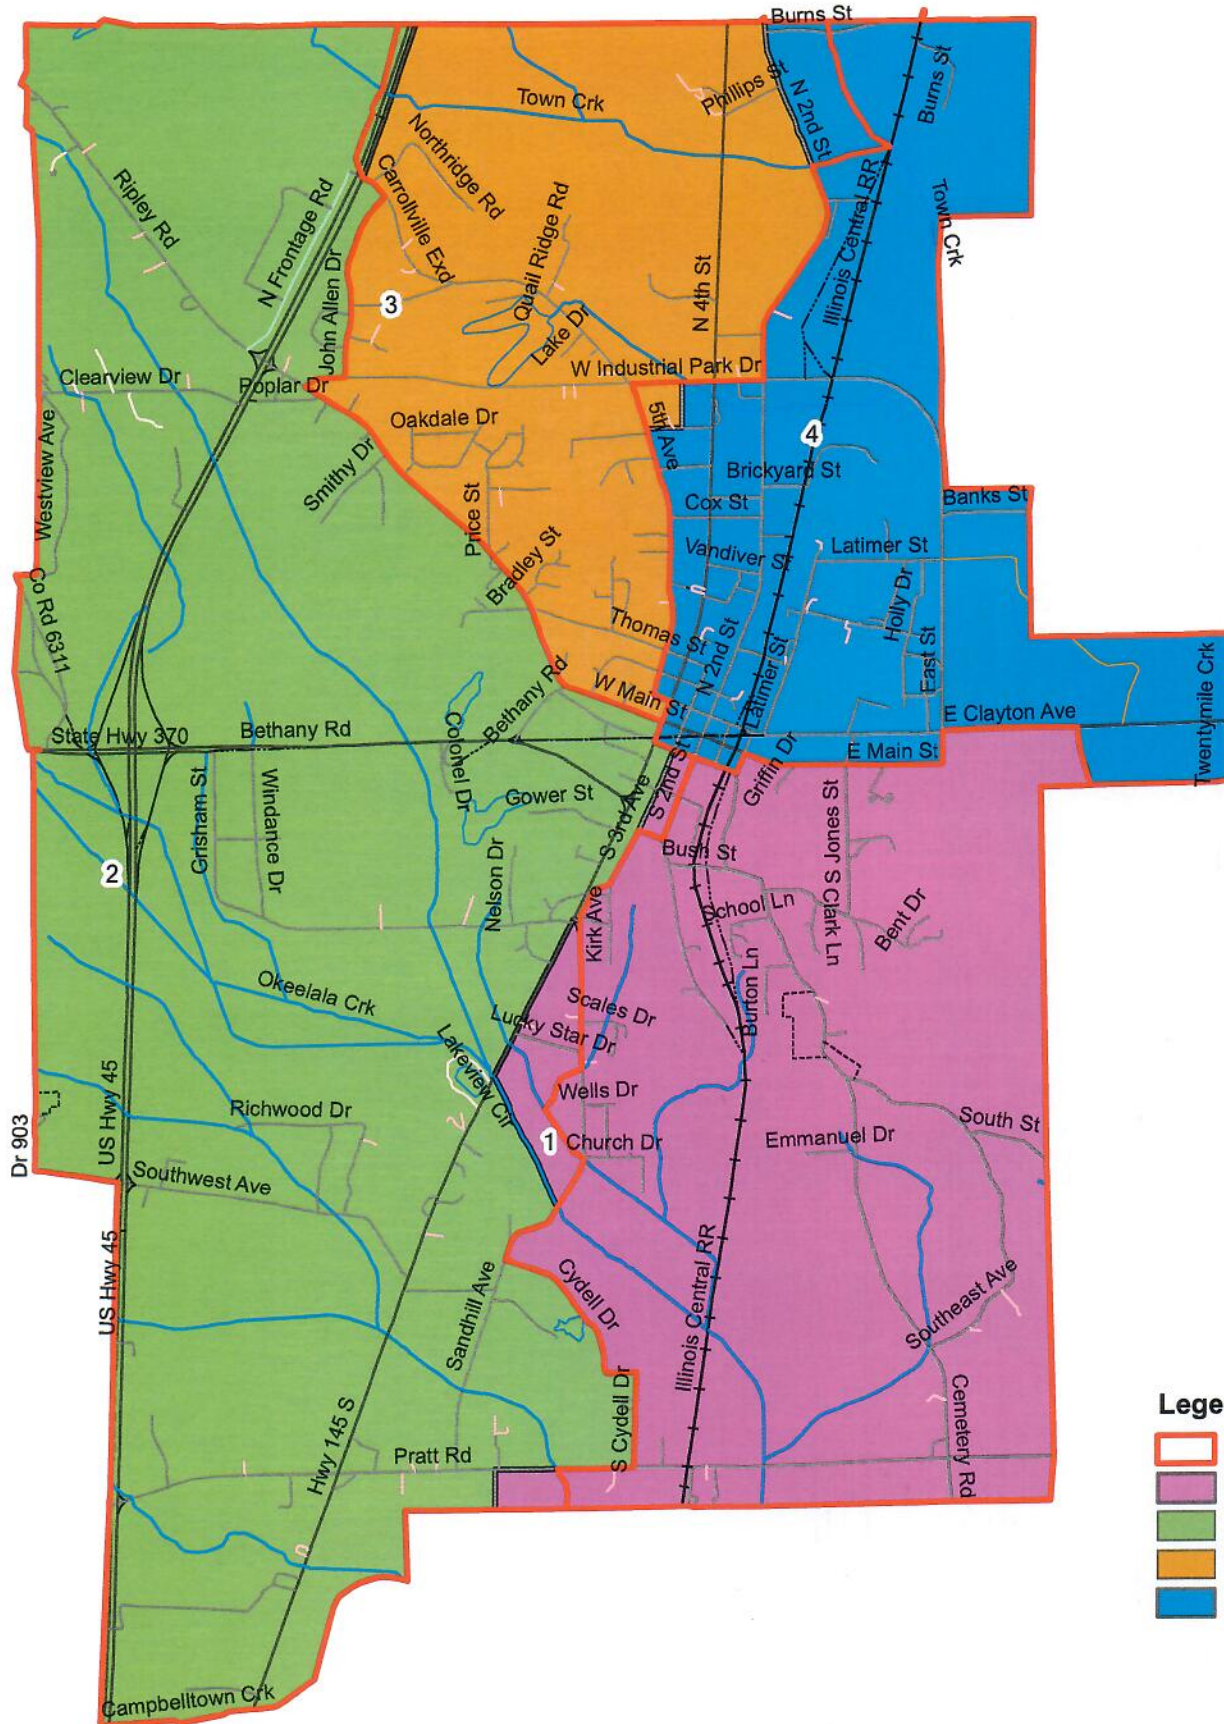

Baldwyn 2020 - Plan 3

Legend

- Benchmark
- Ward 1
- Ward 2
- Ward 3
- Ward 4

District

P0010001

P0010001_DEV

P0010001_DVP

1 D1	774	6	0.78125
2 D2	788	20	2.60416666666667
3 D3	774	6	0.78125
4 D4	735	-33	-4.296875

Baldwyn City Wards

Adopted 2023

Ward 1

Baldwyn City Wards

Adopted 2023

Ward 4

Baldwyn City Wards

Adopted 2023

Ward 3